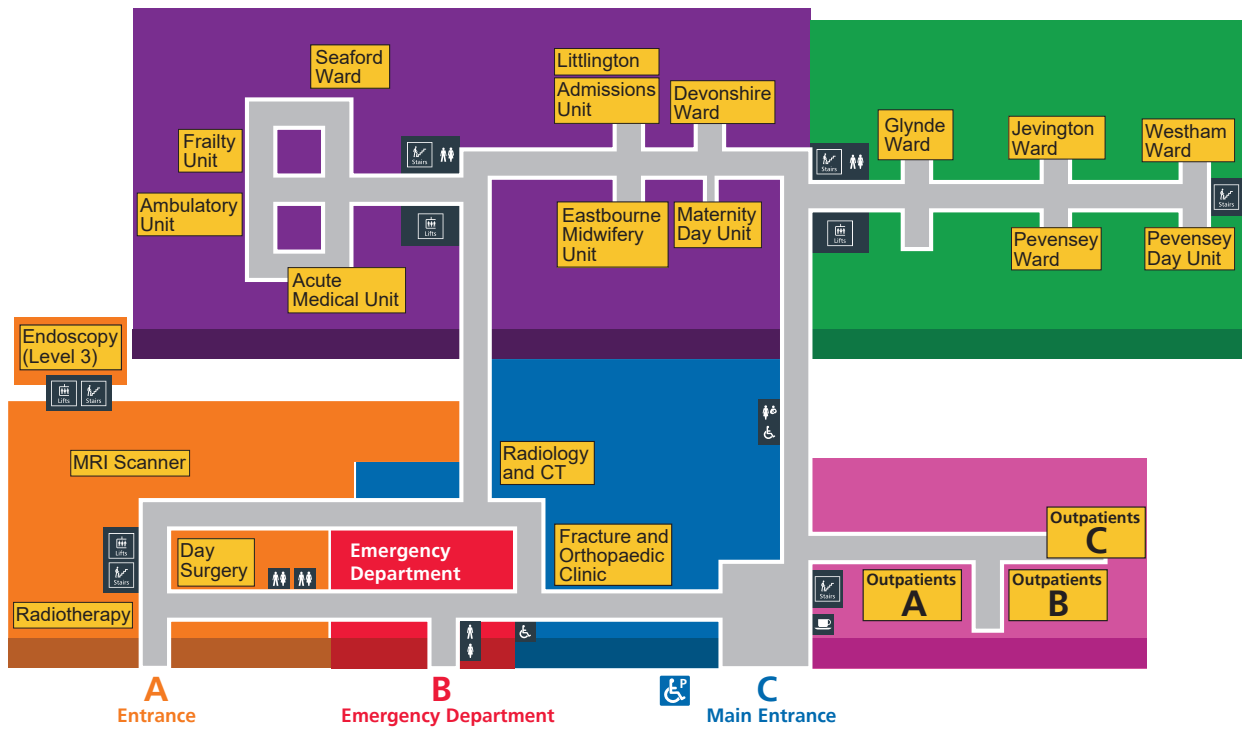

Eastbourne DGH Map

Level 3

Level 2 Main Entrance

Level 1