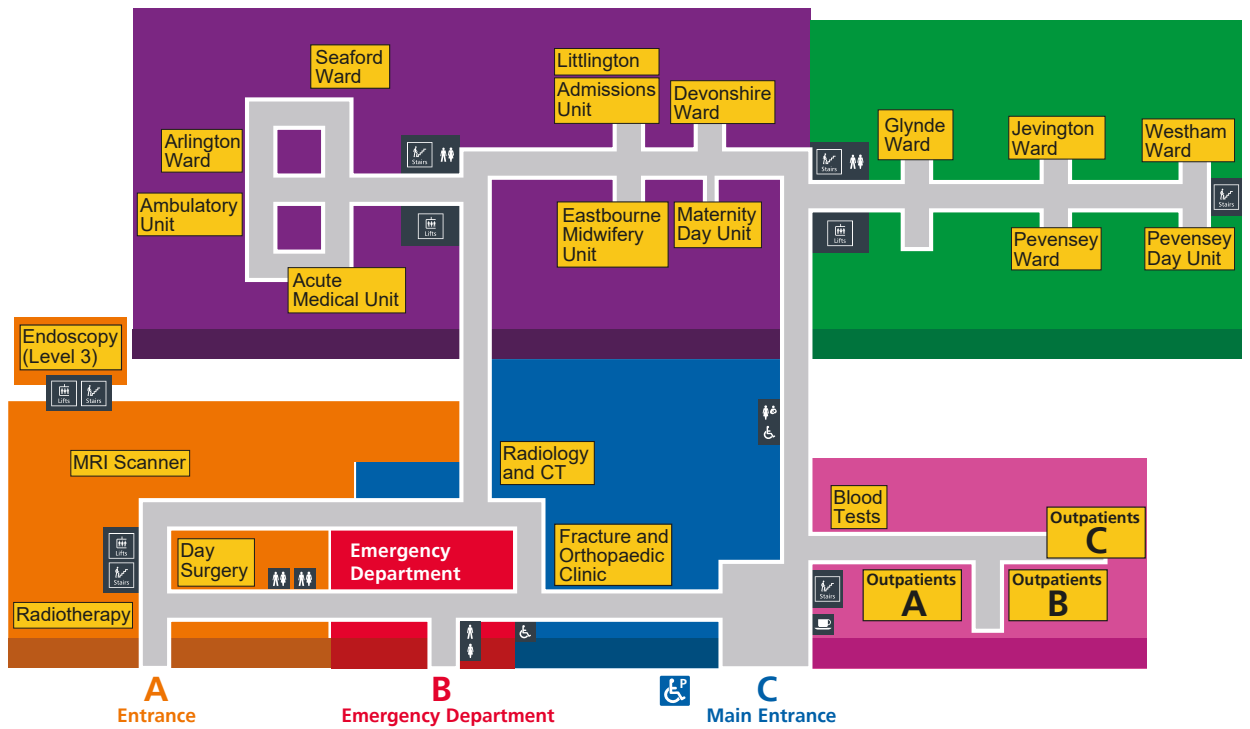

Eastbourne DGH Map

Level 3

Level 2 Main Entrance

Level 1